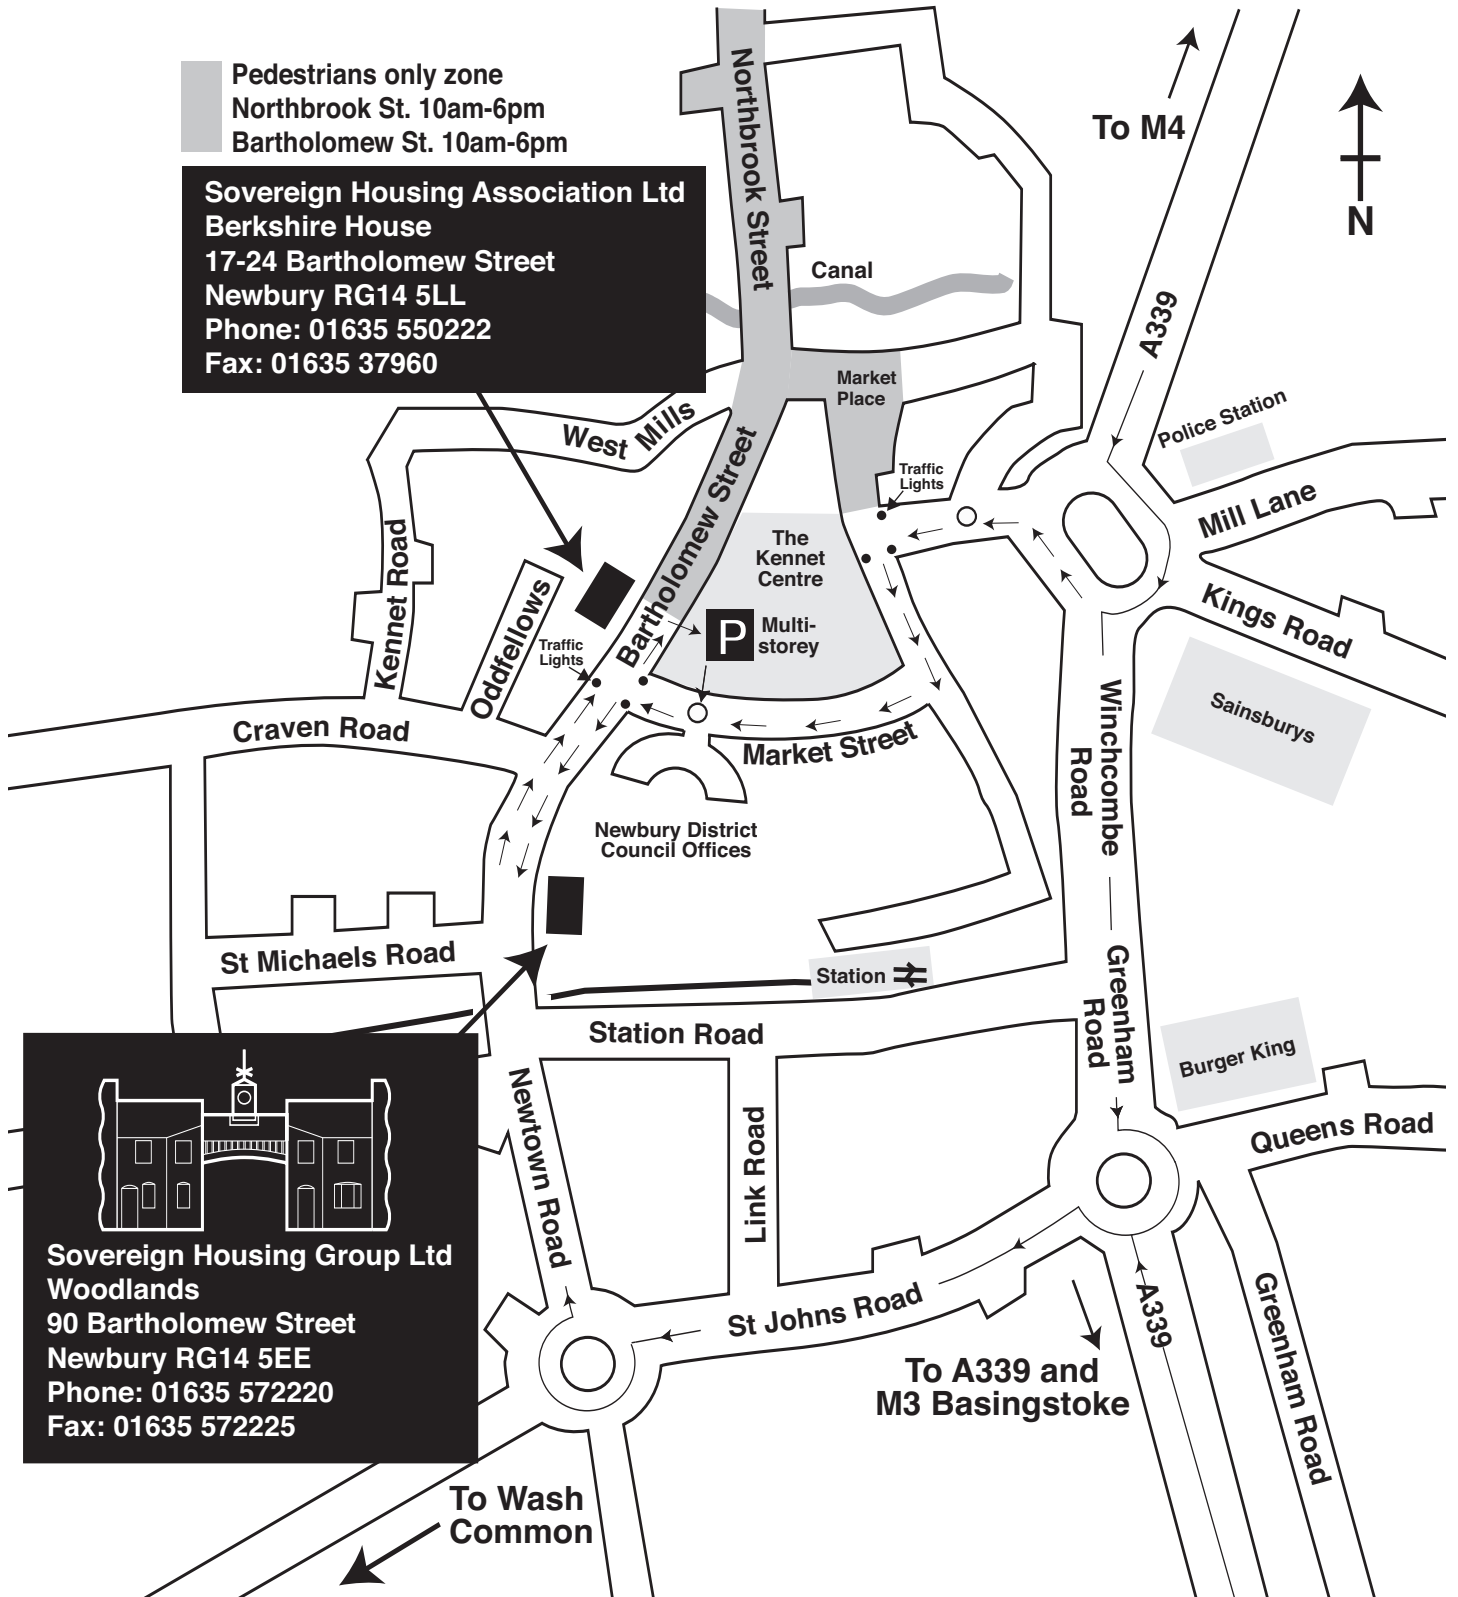

How to find us

Pedestrians only zone
 Northbrook St. 10am-6pm
 Bartholomew St. 10am-6pm

Sovereign Housing Association Ltd
 Berkshire House
 17-24 Bartholomew Street
 Newbury RG14 5LL
 Phone: 01635 550222
 Fax: 01635 37960

Sovereign Housing Group Ltd
 Woodlands
 90 Bartholomew Street
 Newbury RG14 5EE
 Phone: 01635 572220
 Fax: 01635 572225

Parking

Please note that there is no visitors parking at Berkshire House and limited visitors parking at Woodlands. The nearest public car park is the multi-storey at the Kennet Centre.